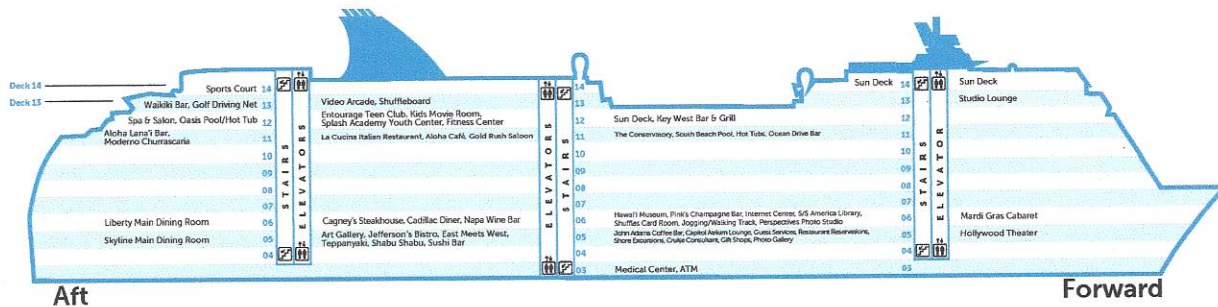

# PRIDE OF AMERICA

The best way to explore Hawai'i — Pride of America — is even better. Now you can experience the best of our fleet while island hopping in style. Choose from several brand-new accommodations, including 24 luxurious Suites, more Inside Staterooms and our award-winning Studios for the solo traveler. We've also added guest favorites, like Moderno Churrascaria, our signature Brazilian steakhouse, as well as more great upgrades from bow to stern. Get ready to Cruise Like a Norwegian.

### Liberty Main Dining Room

A classically themed restaurant that features colorful murals depicting important moments in American history and offers traditional dining.

Seating capacity 410 (10,238 sq. ft.) (951 m<sup>2</sup>)

### Cadillac Diner

This 1950s-style burger joint blends classic "rock 'n' roll" decor with inspired fast-food fare.

Featuring indoor/outdoor Cadillac seating and a video jukebox.

Seating capacity 99 (1,249 sq. ft.) (116 m<sup>2</sup>)

### Ocean Drive Bar

This full bar overlooks the very cool South Beach pool.

Seating capacity 391 (3,725 sq. ft.) (346 m<sup>2</sup>)