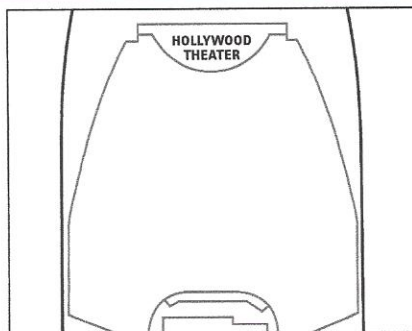

## CONFERENCE FACILITIES

Hollywood Theater • Deck 5  
 Seating capacity: 880  
 (8,936 sq. ft.) (830 m<sup>2</sup>)

Shuffles Card Room • Deck 6  
 Seating capacity: 44  
 (851 sq. ft.) (79 m<sup>2</sup>)

### Ocean Drive Bar

This full bar overlooks the very cool South Beach pool.

Seating capacity 391 (3,725 sq. ft.) (346 m<sup>2</sup>)

### Key West Bar & Grill

Unwind in a Key West-style setting at this full bar and grill.

Seating capacity 92 (3,639 sq. ft.) (338 m<sup>2</sup>)