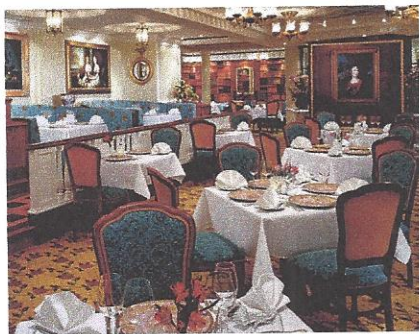

### Aloha Café

Indoor buffet possesses a distinct Hawai'i theme, complete with outrigger canoes and Polynesian carvings. Indulge in made-to-order omelets, waffles, pasta and more at food Action Stations.

### Jefferson's Bistro

In a setting inspired by Thomas Jefferson's Georgian residence, this classic restaurant offers delicious French cuisine.

Seating capacity 80 (3,014 sq. ft.) (280 m<sup>2</sup>)

Jefferson's Bistro